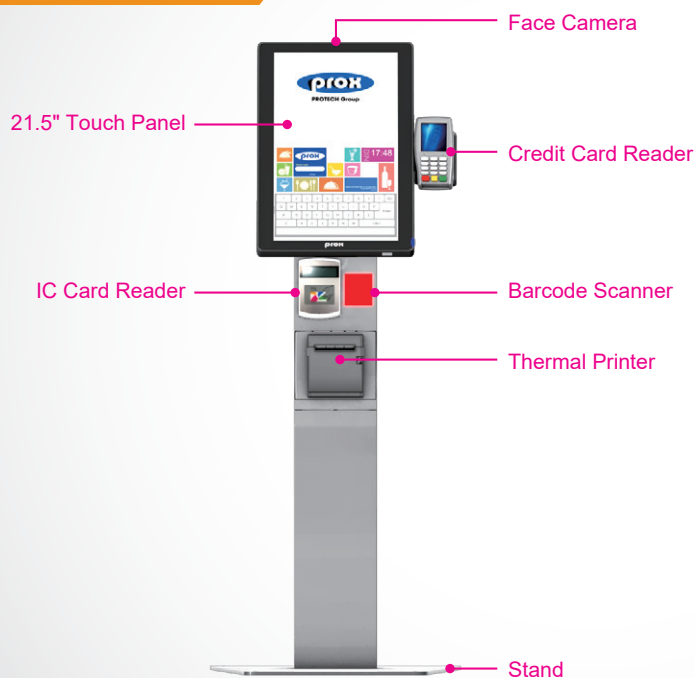

Highlights

*All information contained in this document is subject to change without prior notice. Please log on www.protech.com.tw to acquire latest information.