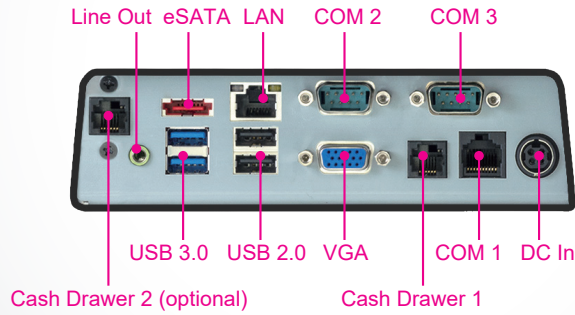

Specifications

System	CPU Support	Intel® Core™ 7th Gen. Processor	Intel® Core™ 6th Gen. Processor
	Memory	Intel® Core™ i5-7500T, TDP 35W Intel® Core™ i3-7101E, TDP 54W Intel® Core™ i3-7101TE, TDP 35W Intel® Pentium® G4560, TDP 54W Intel® Celeron® G3930TE, TDP 35W	Intel® Core™ i5-6500, TDP 65W Intel® Core™ i3-6100, TDP 51W Intel® Celeron®, G3900 TDP 65W Intel® Pentium®, G4400 TDP 54W
	Network	1 x DDR4 SO-DIMM (1slot, up to 8GB)	
	Power Supply	Gigabit 10/100/1000 Base-T Fast Ethernet	
	Audio	120~150 watt power adapter	
	System Weight	2W speaker	
	Dimensions (W x H x D)	With power adapter approx. 5 kg	
	O.S. Support	372 x 169 x 315 mm	
Storage	SATA	Windows 10 / Windows 7 Pro / POS Ready 7 / WES 7	
I/O Ports	USB	1 x 2.5" HDD or SSD	
	Serial Ports	Rear: 2 x USB 2.0 / 2 x USB 3.0 Side: 1 x USB 2.0	
	LAN	1 x RJ45 + 2 x DB9 (all support +5V/+12V selectable)	
	VGA	1 x RJ45	
	Cash Drawer	1 x DB15	
	DC In	1 + 1 (option, with Y cable) x RJ11 (+12V or +24V selectable) 1 x 4 pin DC power jack	
Add-ons	Customer Display	VFD, 20 columns and 2 lines, each column is 16 x 16 dots	
	Printer	2" or 3" easy loading thermal printer with auto-cutter	
	MSR & iButton	JIS I or II, ISO Track1+2+3 (PS/2 interface)	
	Fingerprint	8-bit grayscale reader	
Display	2nd Display	7" TFT LCD, resolution 1024 x 600, brightness 220 cd/m ²	
	LCD	15.6" TFT LCD	
	Resolution	1366 x 768	
	Brightness	220 cd/m ²	
	Touchscreen	15.6" capacitive touch panel, USB interface	
Environment	Tilt Angle	40 degrees	
	EMC & Safety	CE / FCC	
	Operating Temp.	0°C~35°C	
	Storage Temp.	-5°C~60°C	
	Humidity	20%~90%	

Highlights

System I/O Ports

Dimensions

unit: mm