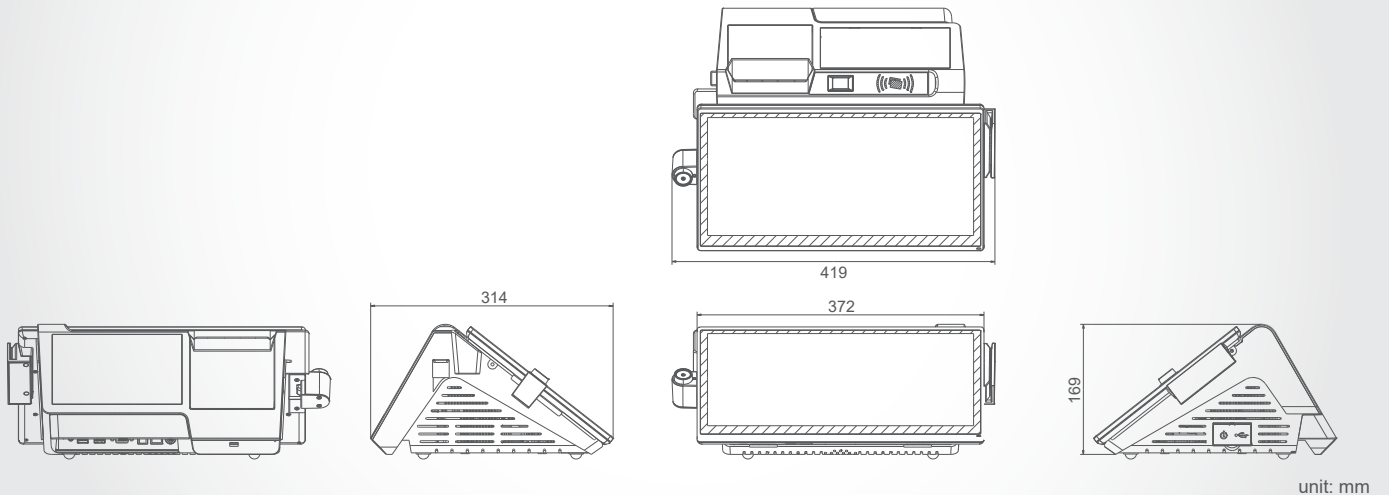

PA-A901

› Highly Integrated and High Performance 15.6"
All in One POS Terminal

Features

- Support Intel® 7th Gen. Core™ i5-7500 CPU
- 15.6" TFT LCD panel with bezel-free P-CAP touch panel
- Narrow bezel monitor
- Versatile design for multiple applications
- Side mount MSR / i-Button / Fingerprint / RFID (Optional)
- Embedded 2" or 3" thermal printer / barcode scanner / wireless LAN / VFD or 7" 2nd display (Optional)

Highlights

System I/O Ports

Dimensions

unit: mm