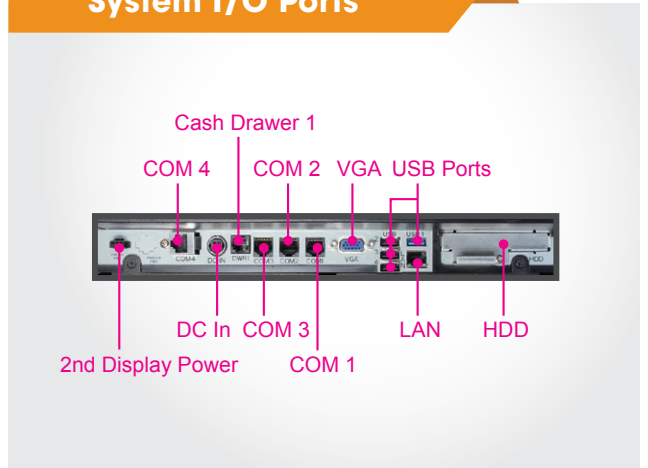

PA-6322(PPC)

> 15" Fanless Slim POS Terminal / Panel PC

Features

- Fanless design with Intel® Celeron® J1900 CPU
- Aluminum die casting back cover
- Three different stands
- 15" true flat touchscreen
- HDD easy maintenance design
- MSR / i-Button / Fingerprint / VFD / 2nd display / wireless LAN (Optional)
- VESA 100 x 100 standard

Specifications

System	CPU Support	Intel® Celeron® J1900 CPU
	Memory	1 x DDR3L SO-DIMM slot (up to 8GB)
	Network	Gigabit 10/100/1000 Base-T Fast Ethernet
	Power Supply	60~90 watt power adapter
	Audio	2W speaker
	System Weight	Easy stand with power adapter approx. 6 kg (POS) / 5 kg (PPC)
	Dimensions (W x H x D)	POS type: 382 x 235 x 321 mm (with 45 degrees) PPC type: 382 x 310 x 55 mm
	O.S. Support	Windows 10 IoT Enterprise / Windows 8.1 / POSReady 7
Storage	SATA	1 x 2.5" HDD or SSD or SATA-DOM SSD
I/O Ports	USB	Rear: 3 x USB 2.0 / 1 x USB 3.0 Side: 1 x USB 2.0
	Serial Ports	3 + 1 (optional) x RJ45 (all support +5V/+12V selectable)
	LAN	1 x RJ45
	VGA	1 x DB15
	Cash Drawer	1 + 1 (option, with Y cable) x RJ11 (+12V or +24V selectable)
	DC In	1 x 4 pin DC power jack
Add-ons	Customer Display	VFD, 20 columns and 2 lines, each column is 5 x 7 dots
	Printer	2" or 3" easy loading thermal printer with auto-cutter
	MSR & iButton	JIS I or II, ISO Track1+2+3 (PS/2 interface)
	2nd Display	8" or 10.4" LCD
	Fingerprint	8-bit grayscale reader
Display	LCD	15" TFT LCD
	Resolution	1024 x 768
	Brightness	250 cd/m ²
	Touchscreen	Non-bezel-free: 5-wire analog resistive Bezel-free: 5-wire analog resistive or projected capacitive
	Tilt Angle	45~65 degrees with easy stand 0~68 degrees with normal stand 0~50 degrees with printer stand
Environment	EMC & Safety	CE / FCC
	Operating Temp.	0°C~35°C
	Storage Temp.	-5°C~60°C
	Humidity	20%~90%

POS Highlights

PPC Highlights

System I/O Ports

Dimensions